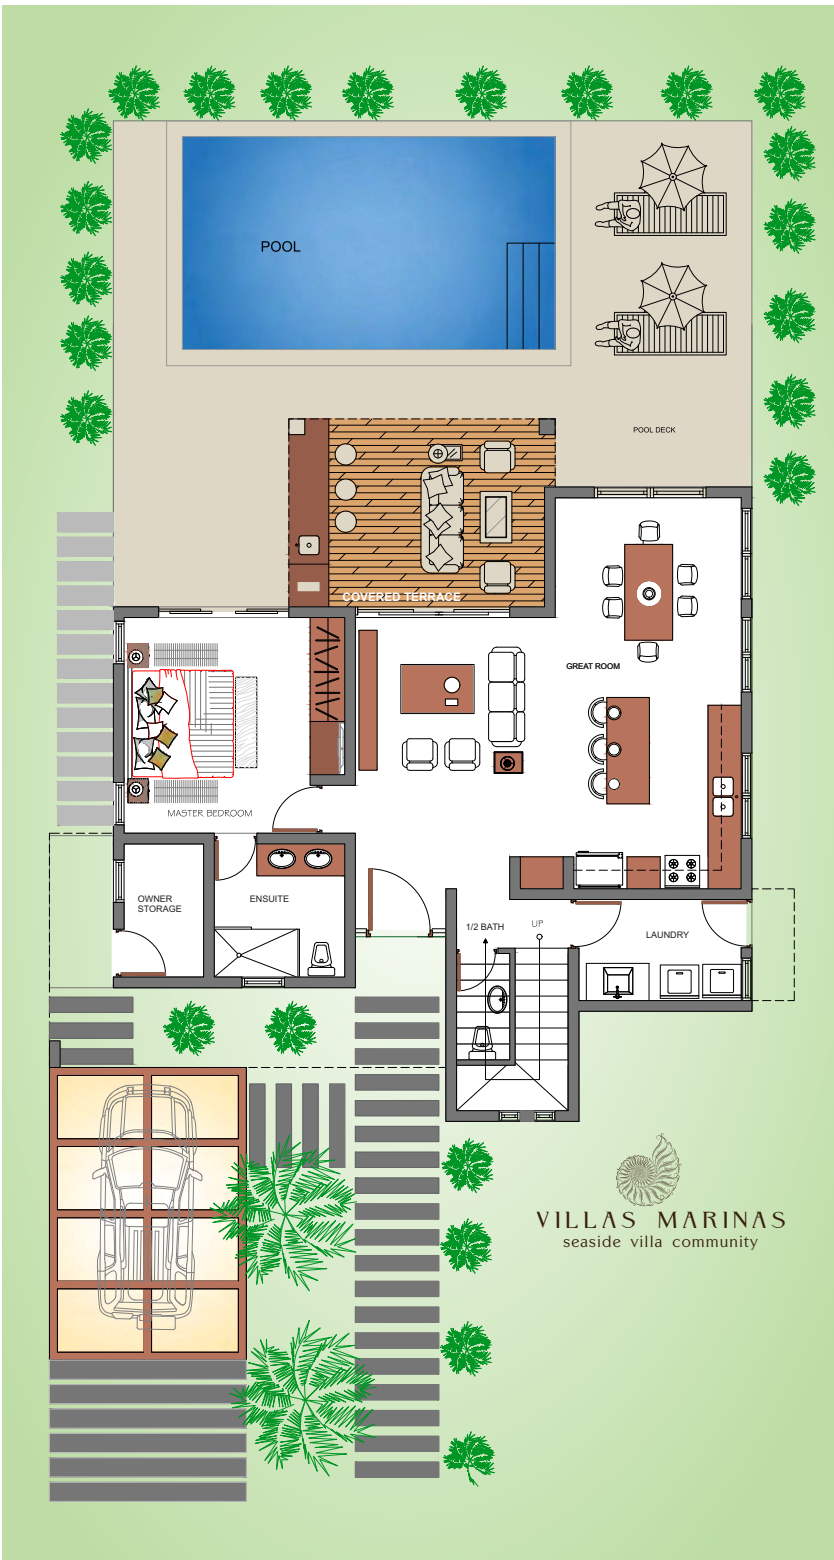

VILLA Sea Coconut

- ∞ Villa: 185 m² (1,991 ft²) with roof terrace - does not include the Sea View Lookout area on 2nd floor of approx. 40m² (430 ft²)
- ∞ 2 bedrooms, 2 full and 1 half baths

- ∞ Covered terrace on main floor with outdoor kitchen and BBQ area
- ∞ Covered terrace on 2nd floor in concrete
- ∞ Laundry room
- ∞ Single carport
- ∞ Owner's storage
- ∞ Drive way in slab stone
- ∞ Swimming pool 7'x4' (28 m²)
- ∞ All wood in Jequitiba
- ∞ Glass and metal railings
- ∞ P-92 windows and sliding doors
- ∞ Granite counter tops
- ∞ Porcelain tiles
- ∞ Coralina pool deck and front decorative wall
- ∞ Ceramic walls in bathrooms