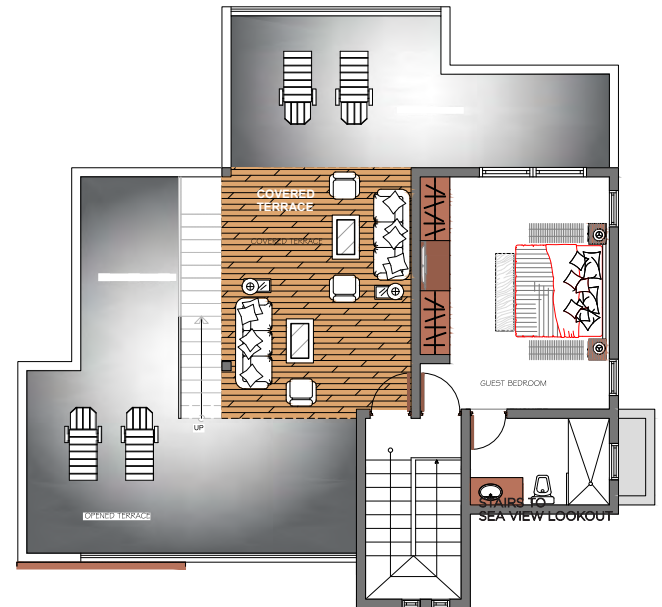

VILLA Sea Coconut

- ∞ Villa: 185 m² (1,991 ft²) with roof terrace - does not include the Sea View Lookout area on 2nd floor of approx. 40m² (430 ft²)
- ∞ 2 bedrooms, 2 full and 1 half baths

- ∞ Covered terrace on main floor with outdoor kitchen and BBQ area
- ∞ Covered terrace on 2nd floor in concrete
- ∞ Laundry room
- ∞ Single carport
- ∞ Owner's storage
- ∞ Drive way in slab stone
- ∞ Swimming pool 7'x4' (28 m²)
- ∞ All wood in Jequitiba
- ∞ Glass and metal railings
- ∞ P-92 windows and sliding doors
- ∞ Granite counter tops
- ∞ Porcelain tiles
- ∞ Coralina pool deck and front decorative wall
- ∞ Ceramic walls in bathrooms